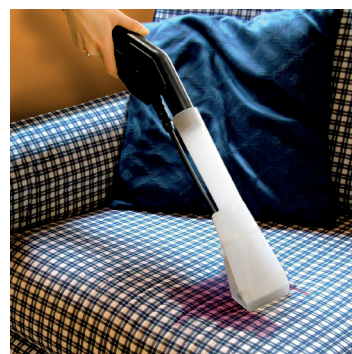

GBP 20 Professional

3in1: Wet & Dry Vacuum Cleaner with injection-extraction cleaning function for rugs, carpets, sofas, armchairs and washing function for floors, 8 bar max pressure

Code	8.204.0066
	8013298065400
	20 lt.
	1400 W max - 230 V ~ 50 Hz
	270 mbar - 27 kPa
	70 l/s
	9,5 Kg
	40 x 39 h 64 cm
	18 Pz
	20 feet = 198 Pz - 40 feet = 396 Pz - truck 594