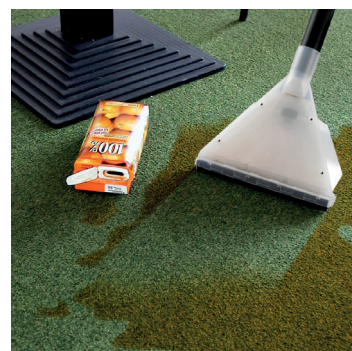

GBP 20 Professional

3in1: Wet & Dry Vacuum Cleaner with injection-extraction cleaning function for rugs, carpets, sofas, armchairs and washing function for floors, 8 bar max pressure

Code	8.204.0066
	8013298065400
	20 lt.
	1400 W max - 230 V ~ 50 Hz
	270 mbar - 27 kPa
	70 l/s
	9,5 Kg
	40 x 39 h 64 cm
	18 Pz
	20 feet = 198 Pz - 40 feet = 396 Pz - truck 594